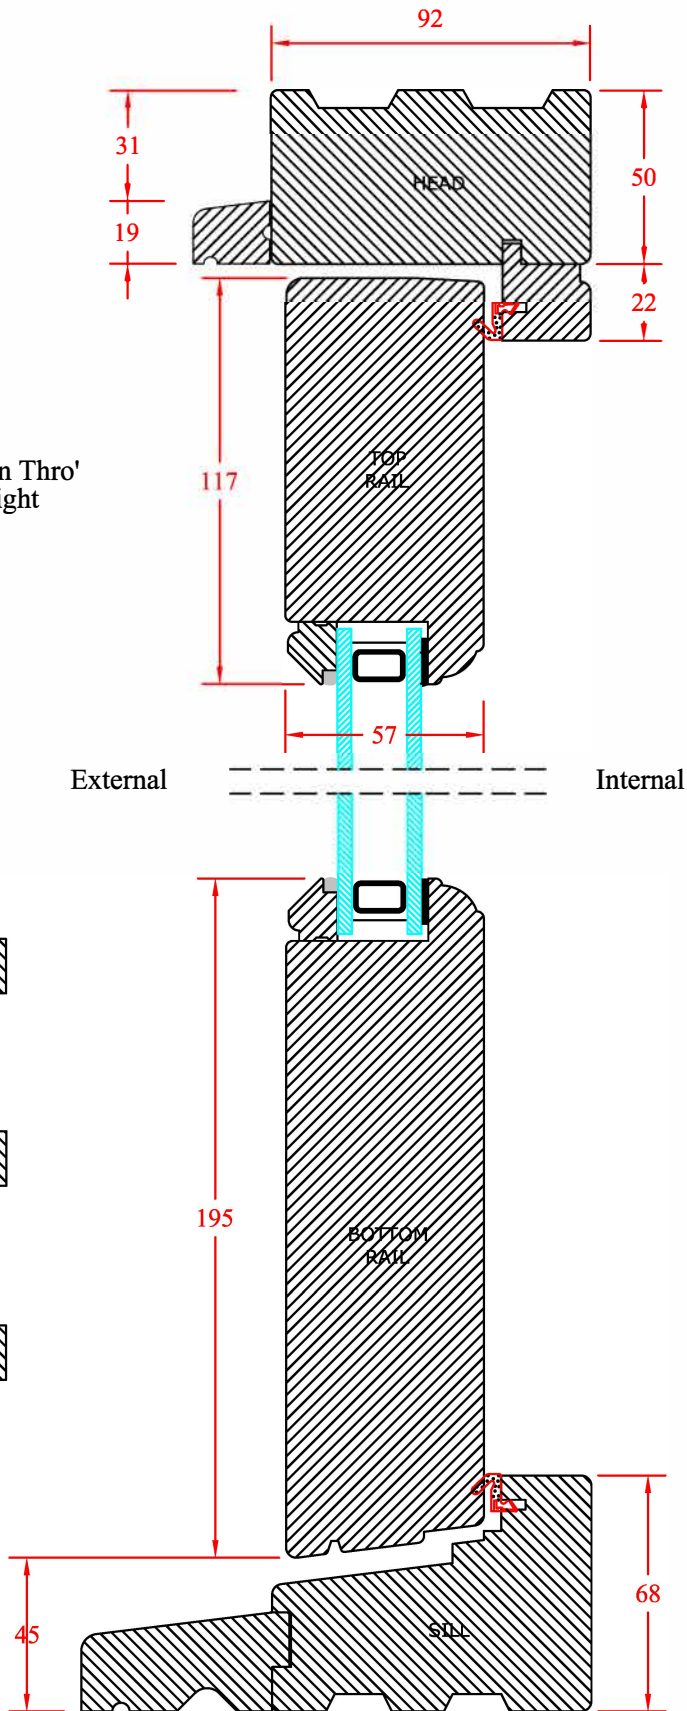

Blairs Windows Limited
9 Baker Street, Greenock
PA15 4TU
Tel: 01475 721 256,
Fax: 01475 729 313

Outward Opening Door Set with Timber Sill

Section Thro'
Height

Threshold Detail 2.

Drawing No: BWSD-1542
Date: 21:12:15