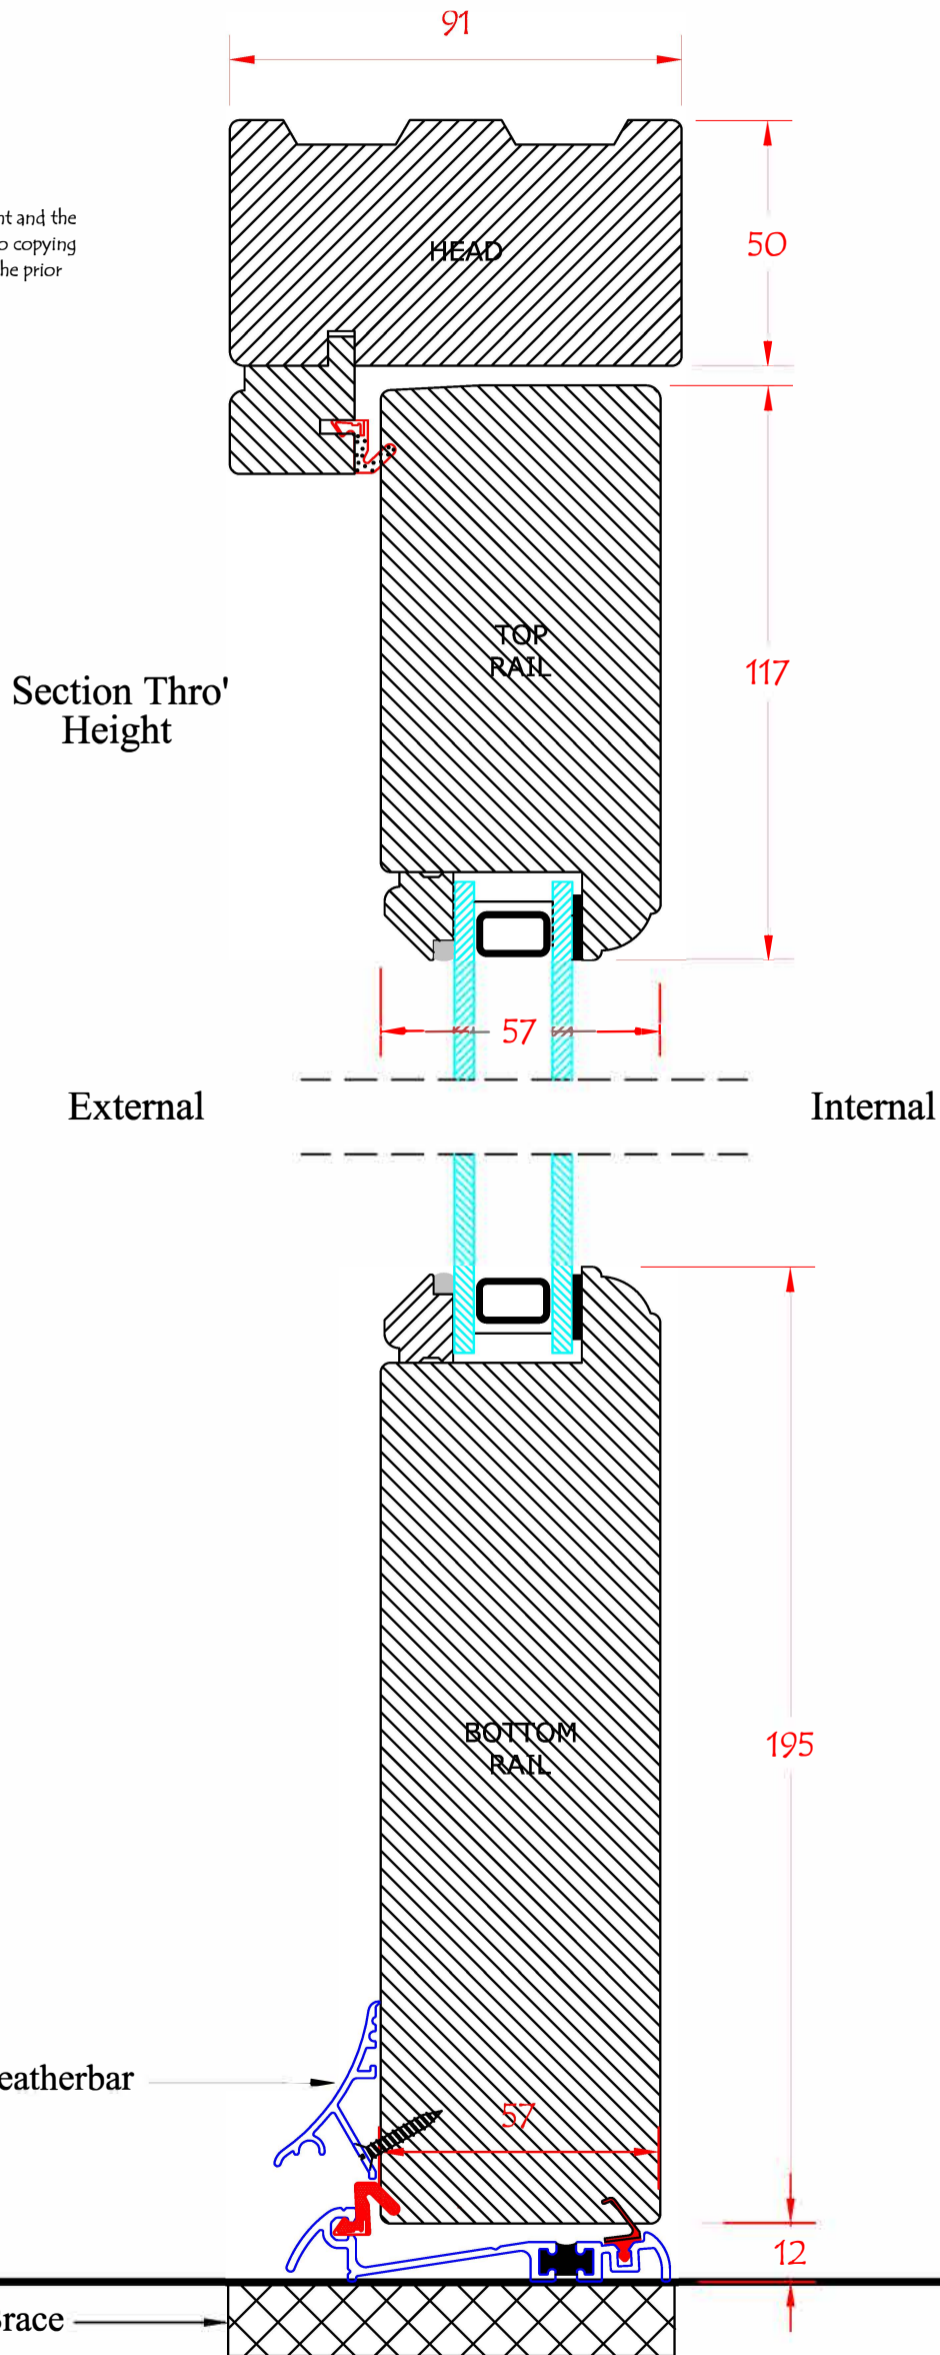

Blairs Windows Limited
9 Baker Street, Greenock
PA15 4TU
Tel: 01475 721 256,
Fax: 01475 729 313

Inward Opening Door Set with Low Level Threshold

Please note that these drawings are protected by copyright and the designs are the ownership of Blairs Windows Limited. No copying or reproduction of these drawings is permitted without the prior approval of Blairs Windows Limited.

Threshold Detail 3.

Drawing No:
BWSD-1539-A
Date
06:03:17