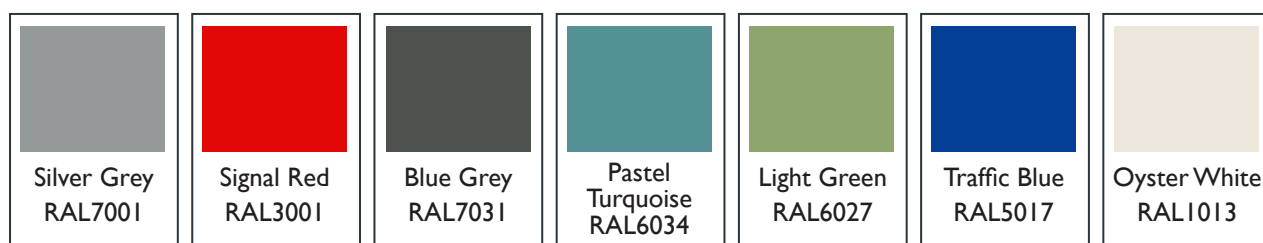

The Heritage Door Collection offers stylish, timber composite entrance doors with strength, durability and superior thermal insulation. The Collection brings together Blairs knowledge and experience spanning over 100 years alongside the accuracy and precision of modern manufacturing technologies.

Not only do our doors deliver exceptional strength and prolonged lifespan, they also provide considerable practicality that serves long-term safety and security for your home - a great choice for both modern and traditional homes.

Our door sets also come fully assembled with the frame, door, glazing, locks and handles intact - allowing for fast and easy installation, keeping fixing costs to a minimum and helping to expedite the construction process. All our products proudly hold the Made in Britain trademark.

The range is available in a wide variety of colours such as: